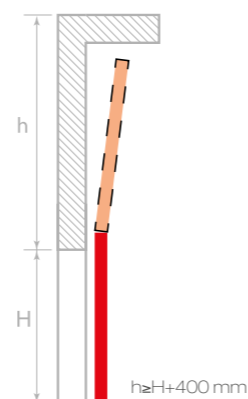

KPSIR architrave ribassato
KPSIR lowered opening

CARATTERISTICHE
CHARACTERISTICS

Pannelli: bianco/grigio
Struttura: doppia guida
Accessori: oblò singolo
Panels: white/grey
Structure: two rails
Accessories: single vision panel