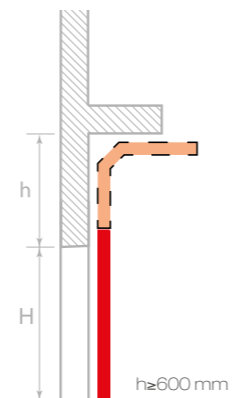

KPSIV architrave verticale
KPSIV vertical opening

CARATTERISTICHE
CHARACTERISTICS

Pannelli: bianco/grigio
Struttura: monoguida
Accessori: quattro oblò
Panels: white/grey
Structure: one rail
Accessories: four vision panels