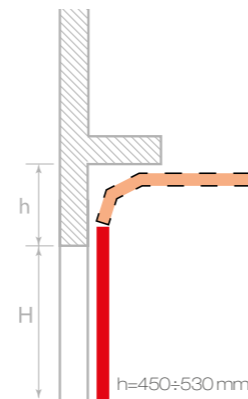

KPSIS architrave semiverticale  
KPSIS half-vertical opening

CARATTERISTICHE  
CHARACTERISTICS

Pannelli: bianco/grigio  
Struttura: monoguida  
Accessori: doppio oblò  
Panels: white/grey  
Structure: one rail  
Accessories: two vision panels