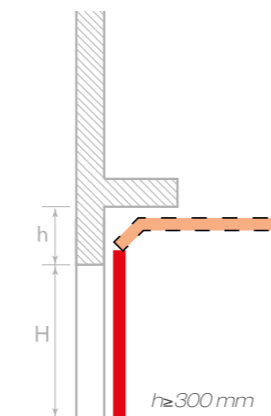

SOLUZIONI INTELLIGENTI

INTELLIGENT SOLUTIONS

CARATTERISTICHE
CHARACTERISTICS

Pannelli: bianco/grigio
Struttura: monoguida
Accessori: doppio oblò
Panels: white/grey
Structure: one rail
Accessories: two vision panels

CARATTERISTICHE
CHARACTERISTICS

Pannelli: bianco/grigio
Struttura: monoguida
Accessori: doppio oblò
Panels: white/grey
Structure: one rail
Accessories: two vision panels

CARATTERISTICHE
CHARACTERISTICS

Pannelli: bianco/grigio
Struttura: monoguida
Accessori: quattro oblò
Panels: white/grey
Structure: one rail
Accessories: four vision panels

CARATTERISTICHE
CHARACTERISTICS

Pannelli: bianco/grigio
Struttura: doppia guida
Accessori: oblò singolo
Panels: white/grey
Structure: two rails
Accessories: single vision panel